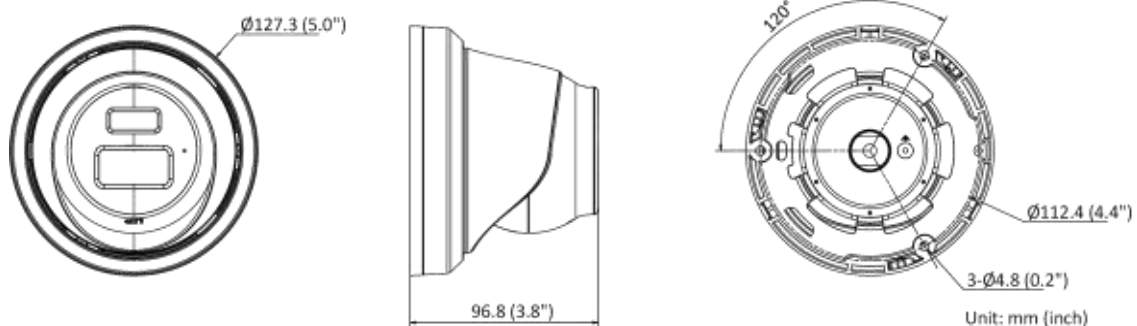

Deep Learning Function	
Face Capture	Yes
General	
Power	12 VDC $\pm$ 25%, 0.71 A, max. 8.5 W, $\varnothing$ 5.5 mm coaxial power plug, reverse polarity protection, PoE: 802.3af, Class 3, 36 V to 57 V, 0.28 A to 0.18 A, max. 10 W
Material	Metal except for trim ring
Dimension	$\varnothing$ 127.3 mm $\times$ 96.8 mm ( $\varnothing$ 5.0" $\times$ 3.8")
Package Dimension	150 mm $\times$ 150 mm $\times$ 141 mm (5.9" $\times$ 5.9" $\times$ 5.6")
Weight	Approx. 600 g (1.3 lb.)
With Package Weight	Approx. 800 g (1.8 lb.)
Storage Conditions	-30 °C to 60 °C (-22 °F to 140 °F). Humidity 95% or less (non-condensing)
Startup and Operating Conditions	-30 °C to 60 °C (-22 °F to 140 °F). Humidity 95% or less (non-condensing)
Language	33 languages: English, Russian, Estonian, Bulgarian, Hungarian, Greek, German, Italian, Czech, Slovak, French, Polish, Dutch, Portuguese, Spanish, Romanian, Danish, Swedish, Norwegian, Finnish, Croatian, Slovenian, Serbian, Turkish, Korean, Traditional Chinese, Thai, Vietnamese, Japanese, Latvian, Lithuanian, Portuguese (Brazil), Ukrainian
General Function	Heartbeat, anti-flicker, mirror, flash log, password reset via email, pixel counter, password protection, one-key reset, three streams
Approval	
EMC	FCC: 47 CFR Part 15, Subpart B, CE-EMC: EN 55032: 2015, EN 61000-3-2:2019, EN 61000-3-3: 2013+A1:2019, EN 50130-4: 2011 +A1: 2014, RCM: AS/NZS CISPR 32: 2015, KC: KN32: 2015, KN35: 2015
Safety	UL: UL 62368-1, CB: IEC 62368-1: 2014+A11, CE-LVD: EN 62368-1: 2014/A11: 2017
Environment	CE-RoHS: 2011/65/EU, WEEE: 2012/19/EU, Reach: Regulation (EC) No 1907/2006
Protection	IP67: IEC 60529-2013

### ▪ Available Model

DS-2CD2366G2-I (2.8/4/6 mm)

DS-2CD2366G2-IU (2.8/4/6 mm)

DS-2CD2366G2-IU (2.8/4/6 mm) (Black)

## ▪ Dimension