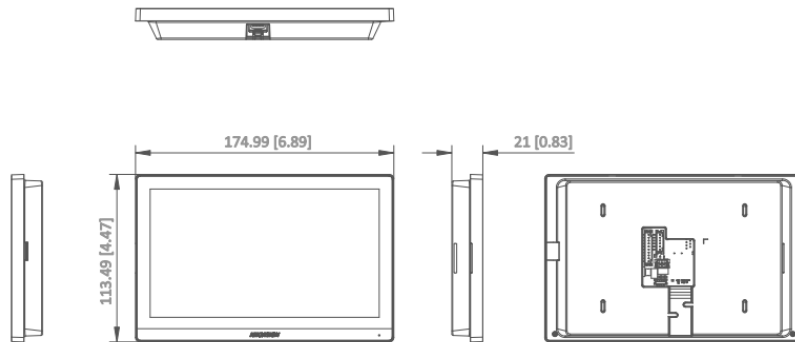

Protection level	IP65
Indicator	2
Power supply	IEEE802.3af, standard PoE 12 VDC
<b>Indoor station</b>	
Operation system	Linux
Memory	128 MB
Flash	32 MB
<b>Indoor station</b>	
Display screen	7-inch colorful TFT screen
Display resolution	1024 × 600
Operation method	Capacitive touch screen
<b>Indoor station</b>	
Audio input	1 built-in omnidirectional microphone
Audio output	1 built-in loudspeaker
Audio quality	Noise suppression and echo cancellation
Audio compression standard	G.711 U
Audio compression Rate	64 Kbps
<b>Indoor station</b>	
Wired network	1 RJ-45, 10/100 Mbps self-adaptive
Wireless network	2.4 GHz, IEEE802.11b, IEEE802.11g, IEEE802.11n
Protocol	TCP/IP, SIP, RTSP
<b>Indoor station</b>	
RS-485	1 RS-485 (Half duplex)
Alarm input	8-ch alarm inputs
Relay output	2
TF card	Support TF card, up to 128 G
<b>Indoor station</b>	
Power consumption	≤ 5 W
Working temperature	-10 °C to 50 °C (14 °F to 122 °F)
Working humidity	10% to 90%
Dimension (L x W x H)	175 mm × 113.5 mm × 21 mm (6.9" × 4.5" × 0.83")

## ▪ Dimension

Unit:mm [inch]

SCALE 1:1

Unit:mm [inch]

SCALE 1:1