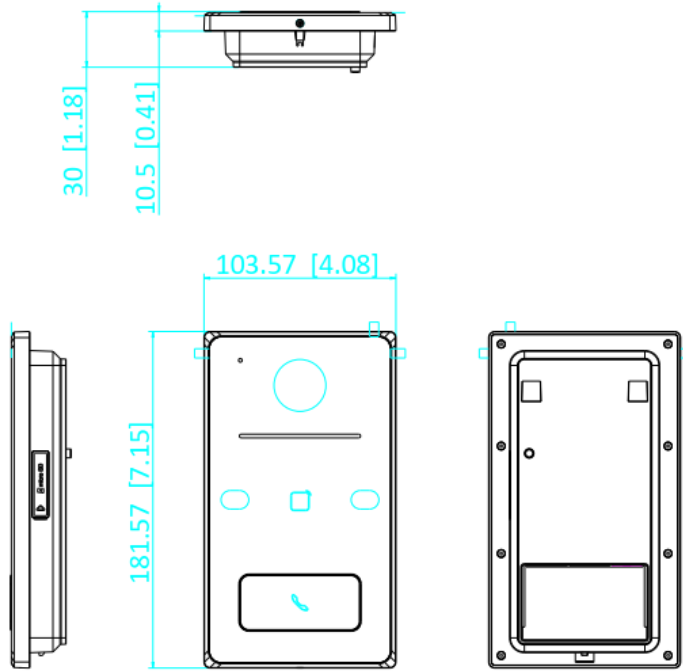

Protection level	IP65
Indicator	2
Power supply	IEEE802.3af, standard PoE 12 VDC
<b>Indoor station</b>	
Operation system	Linux
Memory	128 MB
Flash	32 MB
<b>Indoor station</b>	
Display screen	7-inch colorful TFT screen
Display resolution	1024 × 600
Operation method	Capacitive touch screen
<b>Indoor station</b>	
Audio input	1 built-in omnidirectional microphone
Audio output	1 built-in loudspeaker
Audio quality	Noise suppression and echo cancellation
Audio compression standard	G.711 U
Audio compression Rate	64 Kbps
<b>Indoor station</b>	
Wired network	1 RJ-45, 10/100 Mbps self-adaptive
Wireless network	2.4 GHz, IEEE802.11b, IEEE802.11g, IEEE802.11n
Protocol	TCP/IP, SIP, RTSP
<b>Indoor station</b>	
RS-485	1 RS-485 (Half duplex)
Alarm input	8-ch alarm inputs
Relay output	2
TF card	Support TF card, up to 128 G
<b>Indoor station</b>	
Power consumption	≤ 5 W
Working temperature	-10 °C to 50 °C (14 °F to 122 °F)
Working humidity	10% to 90%
Dimension (L x W x H)	175 mm × 113.5 mm × 21 mm (6.9" × 4.5" × 0.83")

## ▪ Dimension

Unit:mm [inch]

SCALE 1:1

Unit:mm [inch]

SCALE 1:1